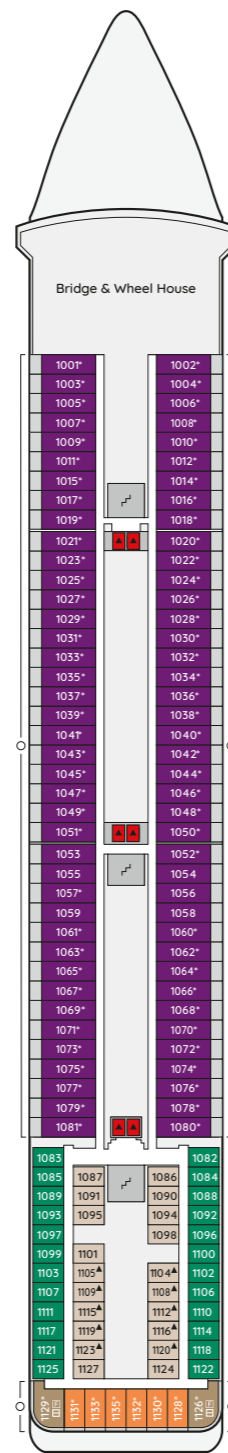

DECK 14
Exploration

DECK 12
Sun

DECK 11
Lido

DECK 10
Ambassador

DECK 9
Consulate

DECK 8
Ambition

DECK 7
Boat

DECK 6
Promenade

DECK 5
Reception

DECK 4
Aloe

- 14. Exploration
- 12. Sun
- 11. Lido
- 10. Ambassador
- 9. Consulate
- 8. Ambition
- 7. Boat
- 6. Promenade
- 5. Reception
- 4. Aloe
- 3. Amber
- 2. Abalone
- 1. Allium

CABIN CATEGORY LEGEND

- De Luxe Suite
- Premium Suite
- Suite
- Balcony
- Ocean View
- Inside

All categories with ocean view unless stated. Cabins that are partially/fully obstructed are marked*. All single cabins can convert to twin bedded. Most twin cabins convert to double bedded. Please note Categories 15 and 6S have only a single bed.

SYMBOL LEGEND

- ▲ 3rd/4th berth - Pullman style (ceiling foldaway or wall mounted)
- * 3rd/4th berth - sofa bed/single bed
- ♿ Wheelchair-accessible
- Walk-in wardrobe
- Glass balcony railing
- ♂ Public toilet
- ⬆ Lift
- ⬆ Stairs
- ✖ Obstructed view
- ⌘ Fixed double bed