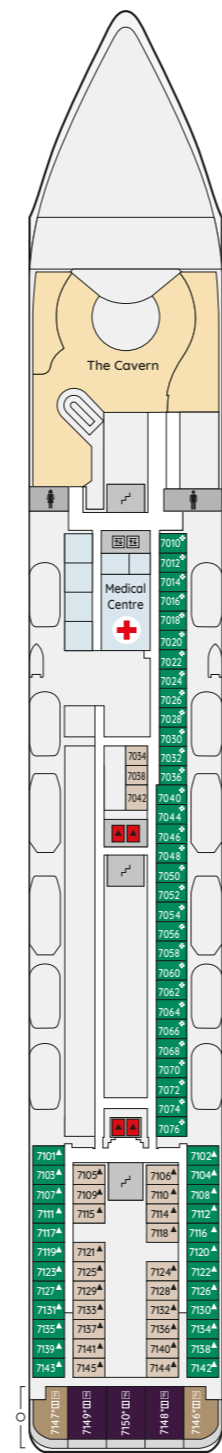

DECK 14
Exploration

DECK 12
Sun

DECK 11
Lido

DECK 10
Ambassador

DECK 9
Consulate

DECK 8
Ambition

DECK 7
Boat

DECK 6
Promenade

DECK 5
Reception

DECK 4
Aloe

- 14. Exploration
- 12. Sun
- 11. Lido
- 10. Ambassador
- 9. Consulate
- 8. Ambition
- 7. Boat
- 6. Promenade
- 5. Reception
- 4. Aloe
- 3. Amber
- 2. Abalone
- 1. Allium

CABIN CATEGORY LEGEND

- De Luxe Suite
- Premium Suite
- Suite
- Balcony
- Ocean View
- Inside

All categories with ocean view unless stated. Cabins that are partially/fully obstructed are marked*. All single cabins can convert to twin bedded. Most twin cabins convert to double bedded. Please note Categories 15 and 6S have only a single bed.

SYMBOL LEGEND

- ▲ 3rd/4th berth - Pullman style (ceiling foldaway or wall mounted)
- * 3rd/4th berth - sofa bed/single bed
- ♿ Wheelchair-accessible
- Walk-in wardrobe
- Glass balcony railing
- ♂ Public toilet
- ⬆ Lift
- ⬆ Stairs
- ✖ Obstructed view
- ⌘ Fixed double bed