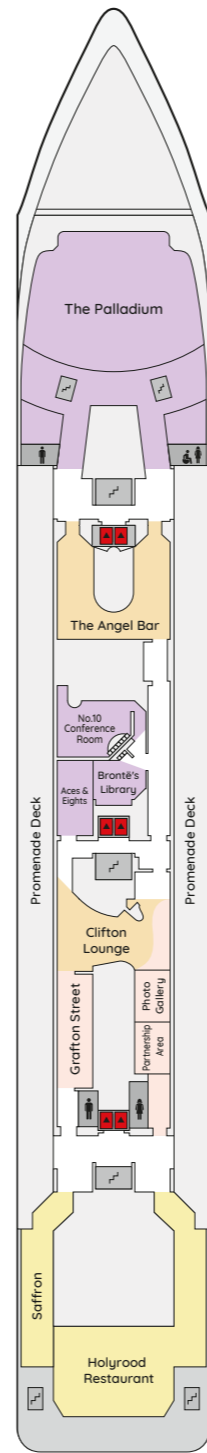

DECK 14
Exploration

DECK 12
Sun

DECK 11
Lido

DECK 10
Ambassador

DECK 9
Consulate

DECK 8
Ambition

DECK 7
Boat

DECK 6
Promenade

DECK 5
Reception

DECK 4
Aloe

- 14. Exploration
- 12. Sun
- 11. Lido
- 10. Ambassador
- 9. Consulate
- 8. Ambition
- 7. Boat
- 6. Promenade
- 5. Reception
- 4. Aloe
- 3. Amber
- 2. Abalone
- 1. Allium

CABIN CATEGORY LEGEND

- De Luxe Suite
- Premium Suite
- Suite
- Balcony
- Ocean View
- Inside

All categories with ocean view unless stated. Cabins that are partially/fully obstructed are marked*. All single cabins can convert to twin bedded. Most twin cabins convert to double bedded. Please note Categories 15 and 6S have only a single bed.

SYMBOL LEGEND

- ▲ 3rd/4th berth - Pullman style (ceiling foldaway or wall mounted)
- * 3rd/4th berth - sofa bed/single bed
- ♿ Wheelchair-accessible
- Walk-in wardrobe
- Glass balcony railing
- ♂ Public toilet
- ⬆ Lift
- ⬆ Stairs
- ✖ Obstructed view
- ⌘ Fixed double bed