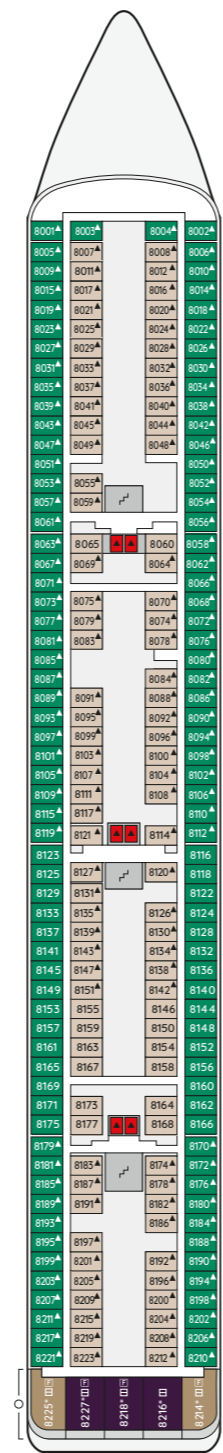

DECK 14
Exploration

DECK 12
Sun

DECK 11
Lido

DECK 10
Ambassador

DECK 9
Consulate

DECK 8
Ambition

DECK 7
Boat

DECK 6
Promenade

DECK 5
Reception

DECK 4
Aloe

- 14. Exploration
- 12. Sun
- 11. Lido
- 10. Ambassador
- 9. Consulate
- 8. Ambition
- 7. Boat
- 6. Promenade
- 5. Reception
- 4. Aloe
- 3. Amber
- 2. Abalone
- 1. Allium

CABIN CATEGORY LEGEND

- De Luxe Suite
- Premium Suite
- Suite
- Balcony
- Ocean View
- Inside

All categories with ocean view unless stated. Cabins that are partially/fully obstructed are marked*. All single cabins can convert to twin bedded. Most twin cabins convert to double bedded. Please note Categories 15 and 6S have only a single bed.

SYMBOL LEGEND

- ▲ 3rd/4th berth - Pullman style (ceiling foldaway or wall mounted)
- * 3rd/4th berth - sofa bed/single bed
- ♿ Wheelchair-accessible
- Walk-in wardrobe
- Glass balcony railing
- ♂ Public toilet
- ⬆ Lift
- ⬆ Stairs
- ✖ Obstructed view
- ⌘ Fixed double bed