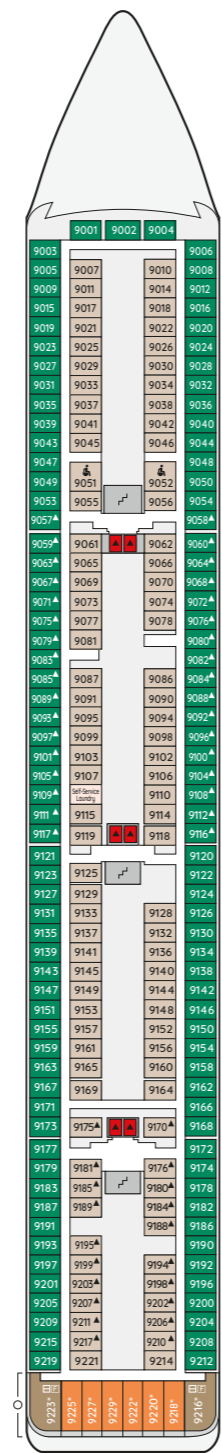

DECK 14
Exploration

DECK 12
Sun

DECK 11
Lido

DECK 10
Ambassador

DECK 9
Consulate

DECK 8
Ambition

DECK 7
Boat

DECK 6
Promenade

DECK 5
Reception

DECK 4
Aloe

- 14. Exploration
- 12. Sun
- 11. Lido
- 10. Ambassador
- 9. Consulate
- 8. Ambition
- 7. Boat
- 6. Promenade
- 5. Reception
- 4. Aloe
- 3. Amber
- 2. Abalone
- 1. Allium

CABIN CATEGORY LEGEND

- De Luxe Suite
- Premium Suite
- Suite
- Balcony
- Ocean View
- Inside

All categories with ocean view unless stated. Cabins that are partially/fully obstructed are marked*. All single cabins can convert to twin bedded. Most twin cabins convert to double bedded. Please note Categories 15 and 6S have only a single bed.

SYMBOL LEGEND

- ▲ 3rd/4th berth - Pullman style (ceiling foldaway or wall mounted)
- * 3rd/4th berth - sofa bed/single bed
- ♿ Wheelchair-accessible
- Walk-in wardrobe
- Glass balcony railing
- ♂ Public toilet
- ⬆ Lift
- ⬆ Stairs
- ✖ Obstructed view
- ⌘ Fixed double bed