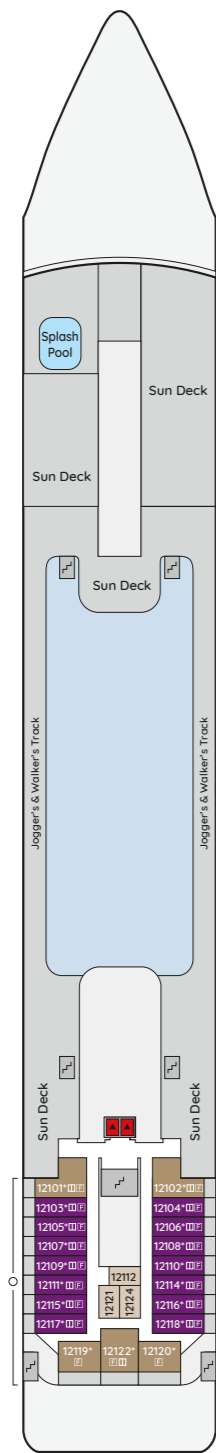

DECK 14
Exploration

DECK 12
Sun

DECK 11
Lido

DECK 10
Ambassador

DECK 9
Consulate

DECK 8
Ambition

DECK 7
Boat

DECK 6
Promenade

DECK 5
Reception

DECK 4
Aloe

- 14. Exploration
- 12. Sun
- 11. Lido
- 10. Ambassador
- 9. Consulate
- 8. Ambition
- 7. Boat
- 6. Promenade
- 5. Reception
- 4. Aloe
- 3. Amber
- 2. Abalone
- 1. Allium

CABIN CATEGORY LEGEND

- De Luxe Suite
- Premium Suite
- Suite
- Balcony
- Ocean View
- Inside

All categories with ocean view unless stated. Cabins that are partially/fully obstructed are marked*. All single cabins can convert to twin bedded. Most twin cabins convert to double bedded. Please note Categories 15 and 6S have only a single bed.

SYMBOL LEGEND

- ▲ 3rd/4th berth - Pullman style (ceiling foldaway or wall mounted)
- * 3rd/4th berth - sofa bed/single bed
- ♿ Wheelchair-accessible
- Walk-in wardrobe
- Glass balcony railing
- ♂ Public toilet
- ⬆ Lift
- ⬆ Stairs
- ✖ Obstructed view
- ⌘ Fixed double bed