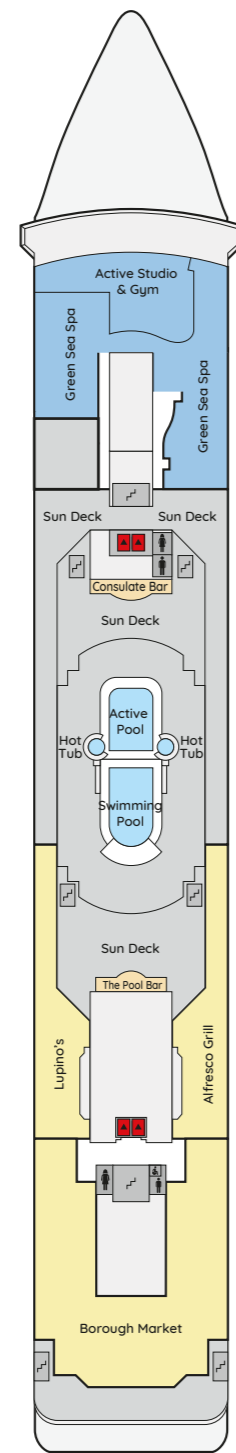

DECK 14
Exploration

DECK 12
Sun

DECK 11
Lido

DECK 10
Ambassador

DECK 9
Consulate

DECK 8
Ambition

DECK 7
Boat

DECK 6
Promenade

DECK 5
Reception

DECK 4
Aloe

- 14. Exploration
- 12. Sun
- 11. Lido
- 10. Ambassador
- 9. Consulate
- 8. Ambition
- 7. Boat
- 6. Promenade
- 5. Reception
- 4. Aloe
- 3. Amber
- 2. Abalone
- 1. Allium

CABIN CATEGORY LEGEND

- De Luxe Suite
- Premium Suite
- Suite
- Balcony
- Ocean View
- Inside

All categories with ocean view unless stated. Cabins that are partially/fully obstructed are marked*. All single cabins can convert to twin bedded. Most twin cabins convert to double bedded. Please note Categories 15 and 6S have only a single bed.

SYMBOL LEGEND

- ▲ 3rd/4th berth - Pullman style (ceiling foldaway or wall mounted)
- * 3rd/4th berth - sofa bed/single bed
- ♿ Wheelchair-accessible
- Walk-in wardrobe
- Glass balcony railing
- ♂ Public toilet
- ⬆ Lift
- ⬆ Stairs
- ✖ Obstructed view
- ⌘ Fixed double bed